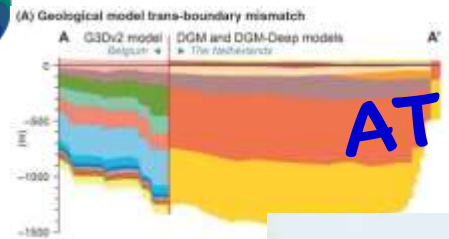

TRANSLATE

NOT A COMPROMISE, BUT A COOPERATION

MAPS THAT FRACTURE EUROPE

AT DEPTH

AT SURFACE

ONLY JUST IDENTIFIED...

etc...

ACROSS SCALES

ONSHORE

OFFSHORE

IGME-5000

*Famous
European
map*

*ALE
expert*

GEOLOGY OF BRUSSELS AT SCALE 1/5M

WHAT WE ARE DOING

Advance IGME-5000 (lithotectonic)